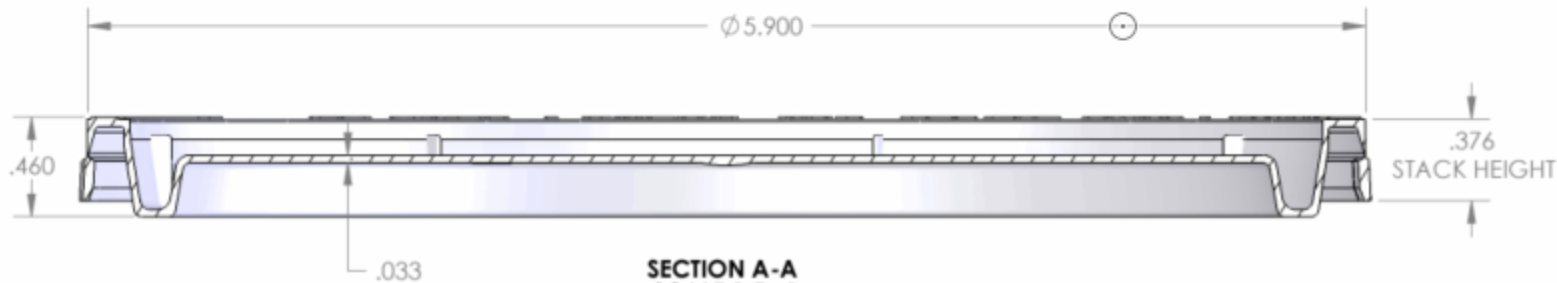

TOP VIEW

SIDE VIEW

BOTTOM VIEW

PART DATA	
MATERIAL	LDPE
WEIGHT (GRAMS)	22.2

**DISCLAIMER**

THIS INFORMATION IS PROVIDED AS A GENERAL GUIDE, INCLUDING DIMENSIONS. IT IS THE CUSTOMER'S RESPONSIBILITY TO SELECT THE PROPER CONTAINER FOR PRODUCT AND APPLICATION COMPATIBILITY.

DISTRIBUTED BY:

REF NO.:

DWG 31823

DESCRIPTION:

38.5 oz Black LDPE Plastic Tamper Evident Cover