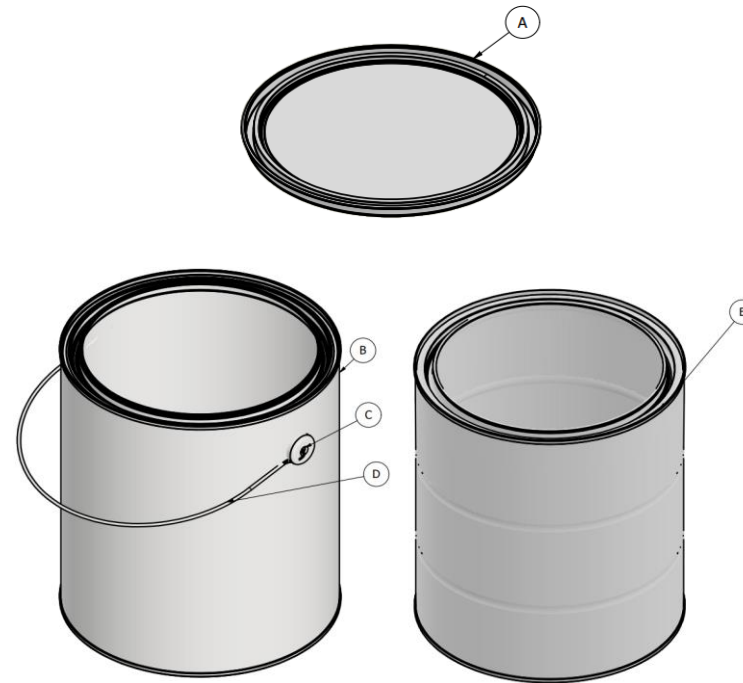

Product Description	
Item	Part Description
A	Paint Can Gallon Plug
	Lithography: Available
B	Gallon Round Paint Can
	Capacity: 1 Gallon Can Diameter: 6.6"
	Lining Options: Epoxy-Phenolic (Gold) Gray Enamel Gray Vinyl Enamel
	Exterior Colors: White , Varnish <i>(More Available Upon Request)</i>
	Lithography: Available UN Certifications: Contact Sales Representatives
C	Ear: Optional
D	Handle: Optional
E	Gallon Beaded Round Paint Can

Pail Size Dimensions							
Capacity (Gallon)	Can Plug Diameter	Can Height				Quantity Per Pallet	
		610x400	610x404	610x708	610x710.5	Palletized	Case Packed
1	6.2"	4"	4.2"	7.5"	7.6"	336/672	576

DISCLAIMER

DWG30736

DESCRIPTION:

1 Gallon Round Metal Paint Can, Unlined