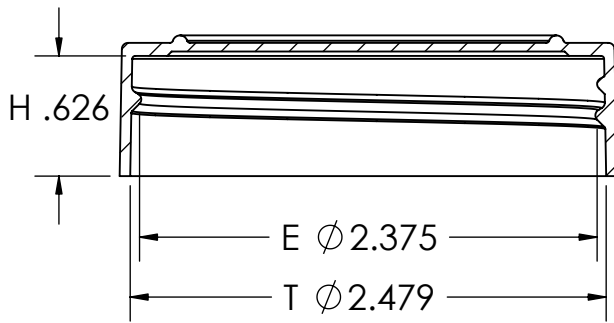

SECTION B-B

SECTION A-A

6 THREADS PER INCH
.167 LEAD 1 TURN

DISTRIBUTED BY:

REF NO.:

DWG31385

DESCRIPTION:

63-485 White PP Plastic Screw Top Spice Cap, Unlined,
63 mm Diameter Opening

DISCLAIMER

THIS INFORMATION IS PROVIDED AS A GENERAL GUIDE, INCLUDING DIMENSIONS. IT IS THE CUSTOMER'S RESPONSIBILITIES TO SELECT THE PROPER CONTAINER FOR PRODUCT AND APPLICATION COMPATIBILITY.