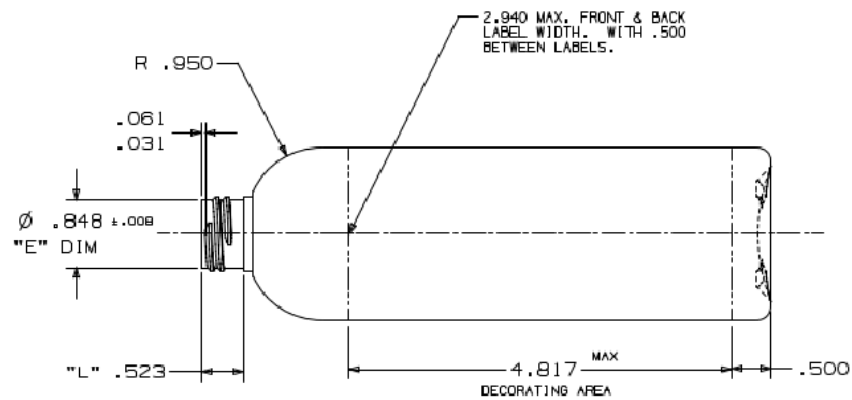

E F G H

NOTES :

- (A) 1) OVERFLOW CAPACITY : 12.40 ± .30 FL.OZ.
(366.7 ± 9.0 CC'S.)
- (D) 2) WEIGHT : 30.6 ± 2.0 GRAMS

DISCLAIMER

THIS INFORMATION IS PROVIDED AS A GENERAL GUIDE, INCLUDING DIMENSIONS. IT IS THE CUSTOMER'S RESPONSIBILITIES TO SELECT THE PROPER CONTAINER FOR PRODUCT AND APPLICATION COMPATIBILITY.

DISTRIBUTED BY:

REF NO.:

DWG30757

DESCRIPTION:

12 oz Clear PET Cosmo-Bullet Round, 24-410, 30.6 gram