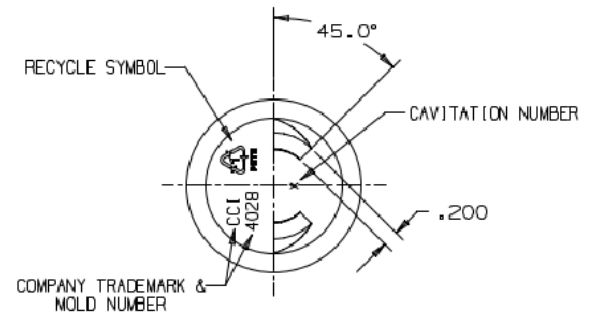

E F G H

NOTES :

- (A) 1) OVERFLOW CAPACITY : 12.40 ± .30 FL.OZ.
(366.7 ± 9.0 CC'S.)
- (D) 2) WEIGHT : 30.6 ± 2.0 GRAMS

DISCLAIMER

THIS INFORMATION IS PROVIDED AS A GENERAL GUIDE, INCLUDING DIMENSIONS. IT IS THE CUSTOMER'S RESPONSIBILITIES TO SELECT THE PROPER CONTAINER FOR PRODUCT AND APPLICATION COMPATIBILITY.

DISTRIBUTED BY:

REF NO.:

DWG30757

DESCRIPTION:

12 oz Clear PET Cosmo-Bullet Round, 24-410, 30.6 gram