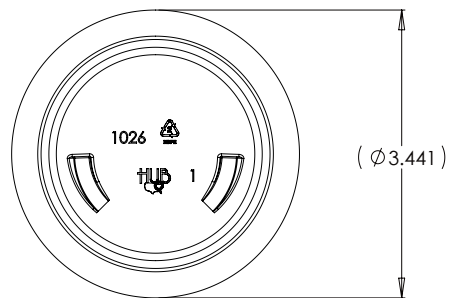

**38-400 SPECIAL 6 PITCH**

SYM.	MAX.	MIN.
T	1.476	1.452
E	1.382	1.358
H	0.418	0.388
S	0.061	0.031
I	0.000	0.987
L	0.000	0.000

**DISCLAIMER**

THIS INFORMATION IS PROVIDED AS A GENERAL GUIDE, INCLUDING DIMENSIONS. IT IS THE CUSTOMER'S RESPONSIBILITIES TO SELECT THE PROPER CONTAINER FOR PRODUCT AND APPLICATION COMPATIBILITY.

DISTRIBUTED BY:

REF NO.:

DWG30380

DESCRIPTION:

32 oz White HDPE Modern Round, 38-400