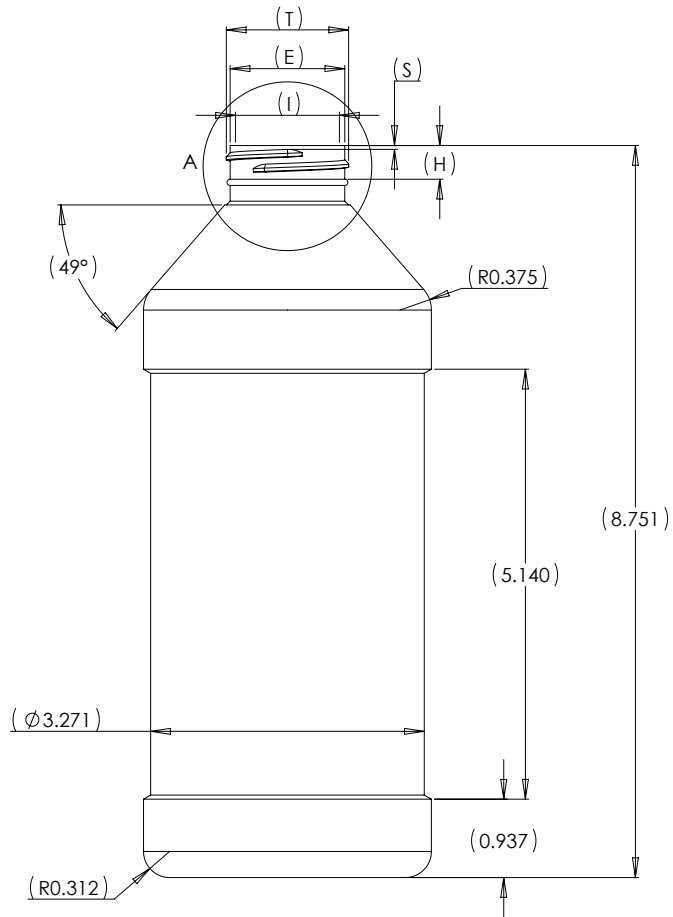

**38-400 SPECIAL 6 PITCH**

SYM.	MAX.	MIN.
T	1.476	1.452
E	1.382	1.358
H	0.418	0.388
S	0.061	0.031
I	0.000	0.987
L	0.000	0.000

**DISCLAIMER**

THIS INFORMATION IS PROVIDED AS A GENERAL GUIDE, INCLUDING DIMENSIONS. IT IS THE CUSTOMER'S RESPONSIBILITIES TO SELECT THE PROPER CONTAINER FOR PRODUCT AND APPLICATION COMPATIBILITY.

DISTRIBUTED BY:

REF NO.:

DWG30380

DESCRIPTION:

32 oz White HDPE Modern Round, 38-400