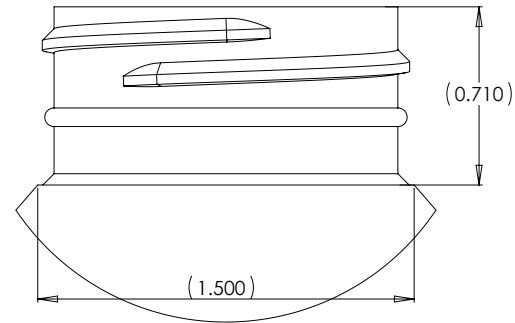

**38-400 SPECIAL 6 PITCH**

SYM.	MAX.	MIN.
T	1.476	1.452
E	1.382	1.358
H	0.418	0.388
S	0.061	0.031
I	0.000	0.987
L	0.000	0.000

**DISCLAIMER**

THIS INFORMATION IS PROVIDED AS A GENERAL GUIDE, INCLUDING DIMENSIONS. IT IS THE CUSTOMER'S RESPONSIBILITIES TO SELECT THE PROPER CONTAINER FOR PRODUCT AND APPLICATION COMPATIBILITY.

DISTRIBUTED BY:

REF NO.:

DWG30380

DESCRIPTION:

32 oz White HDPE Modern Round, 38-400