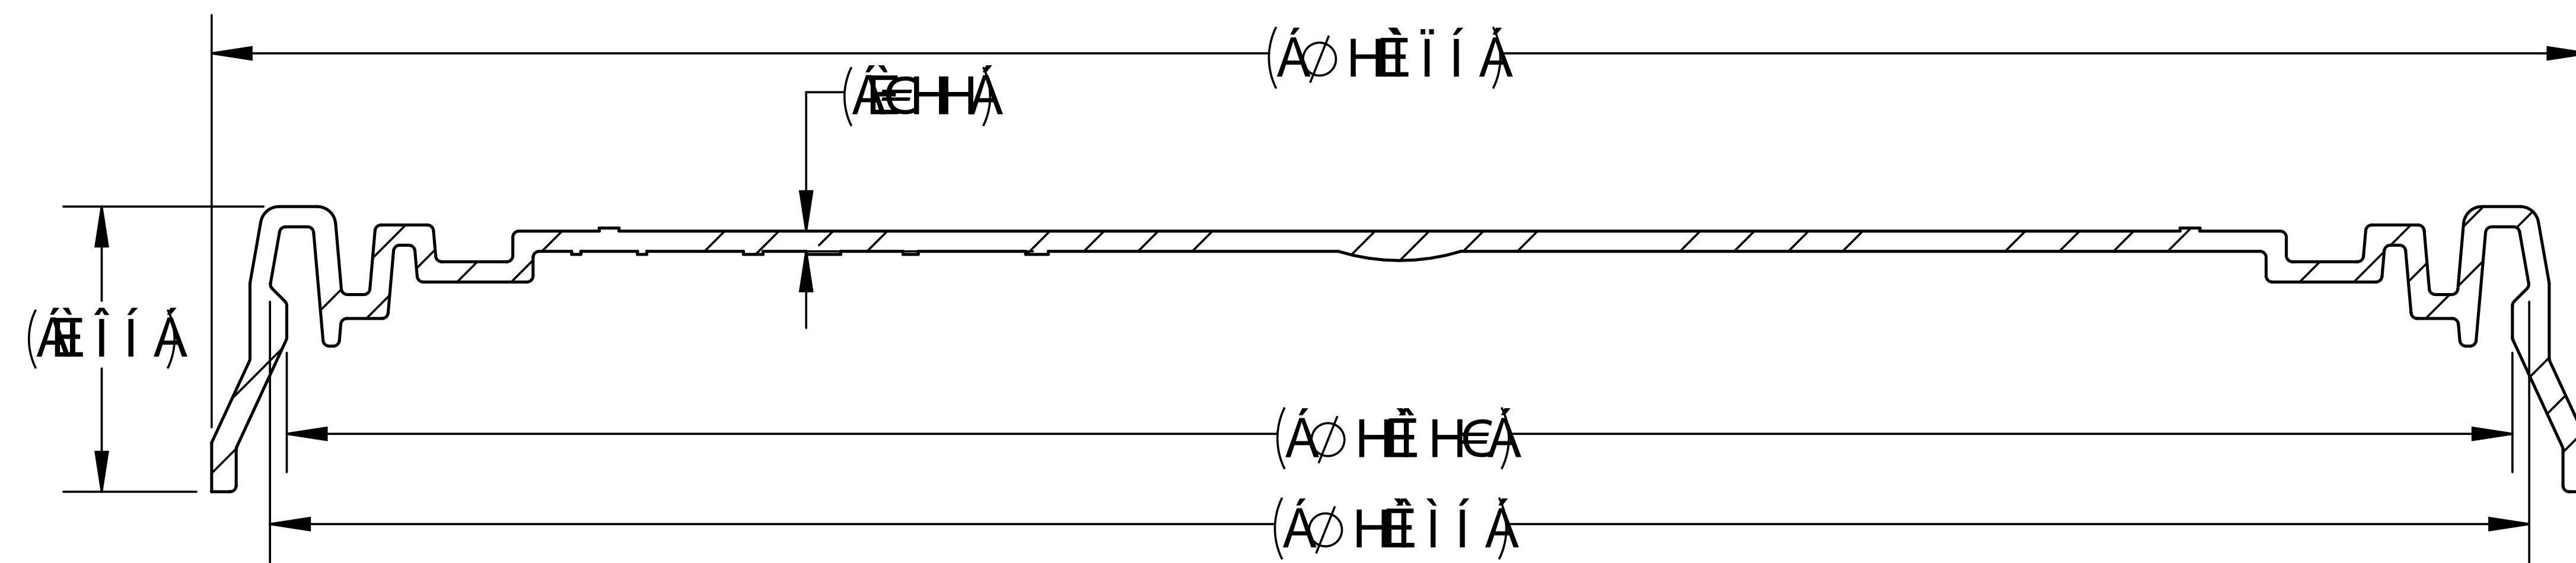

ΒΛΕΨΗ ΑΠΟ ΠΛΑΤΟΣ

ΠΡΟΦΙΛ

ΒΛΕΨΗ ΑΠΟ ΠΙΣΤΕΡΑ

ΠΡΟΣΟΜΟΙΩΣΗ

G97 HCB 515  
G75 @ & . %

ΠΕΡΙΓΡΑΦΗ	
ΥΛΙΚΟ	ΠΛΑΤΟΣ
ΧΡΩΜΑΤΙΣΜΟΣ	ΦΥΣΗ

**DISCLAIMER**

THIS INFORMATION IS PROVIDED AS A GENERAL GUIDE, INCLUDING DIMENSIONS. IT IS THE CUSTOMER'S RESPONSIBILITIES TO SELECT THE PROPER CONTAINER FOR PRODUCT AND APPLICATION COMPATIBILITY.

DISTRIBUTED BY:

REF NO.:

DWG31196

DESCRIPTION:

White HDPE Vapor Lok Cover for 16 oz Tubs