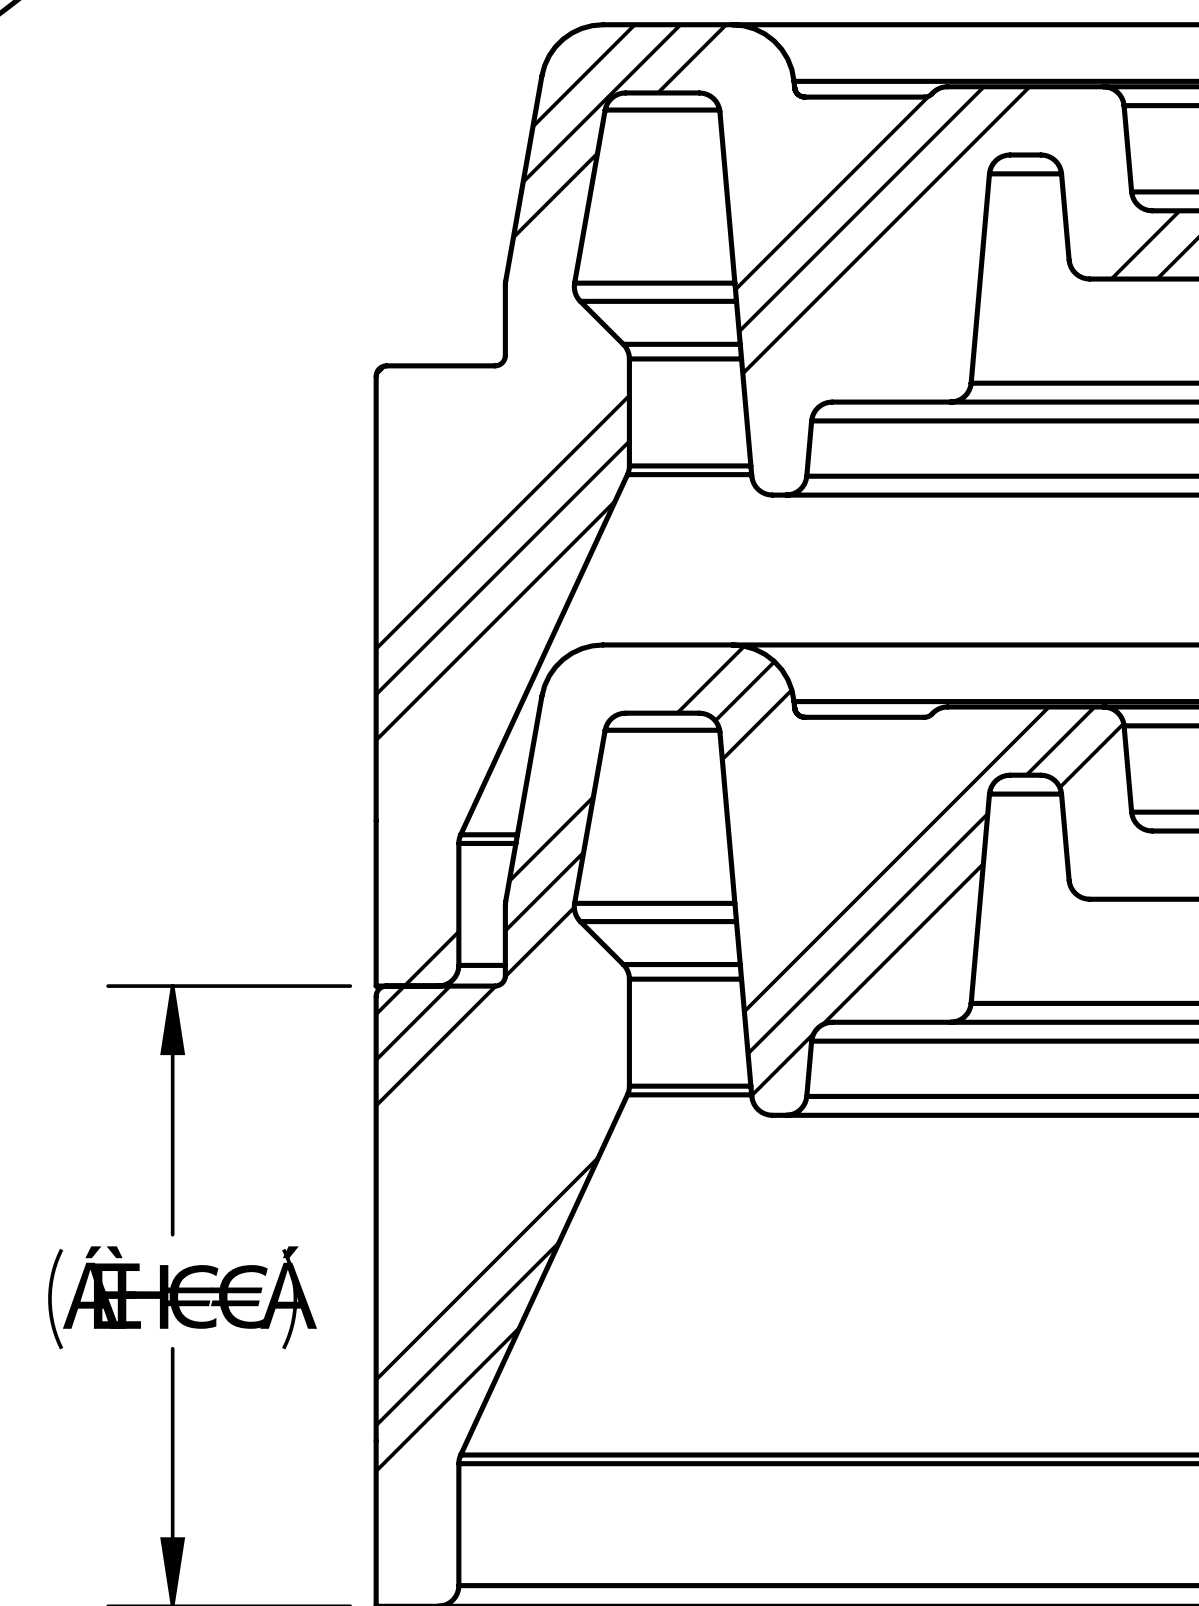

ΒΛΕΨΗ ΑΠΟ ΠΛΑΤΟΣ

ΠΡΟΦΙΛ

ΒΛΕΨΗ ΑΠΟ ΠΙΣΤΕΡΑ

ΠΡΟΣΟΜΟΙΩΣΗ

G97 HCB 515  
G75 @ & . %

ΠΕΡΙΓΡΑΦΗ	
ΥΛΙΚΟ	ΠΛΑΤΟΣ
ΧΡΩΜΑΤΙΣΜΟΣ	ΦΥΣΗ

**DISCLAIMER**

THIS INFORMATION IS PROVIDED AS A GENERAL GUIDE, INCLUDING DIMENSIONS. IT IS THE CUSTOMER'S RESPONSIBILITIES TO SELECT THE PROPER CONTAINER FOR PRODUCT AND APPLICATION COMPATIBILITY.

DISTRIBUTED BY:

REF NO.:

DWG31196

DESCRIPTION:

White HDPE Vapor Lok Cover for 16 oz Tubs