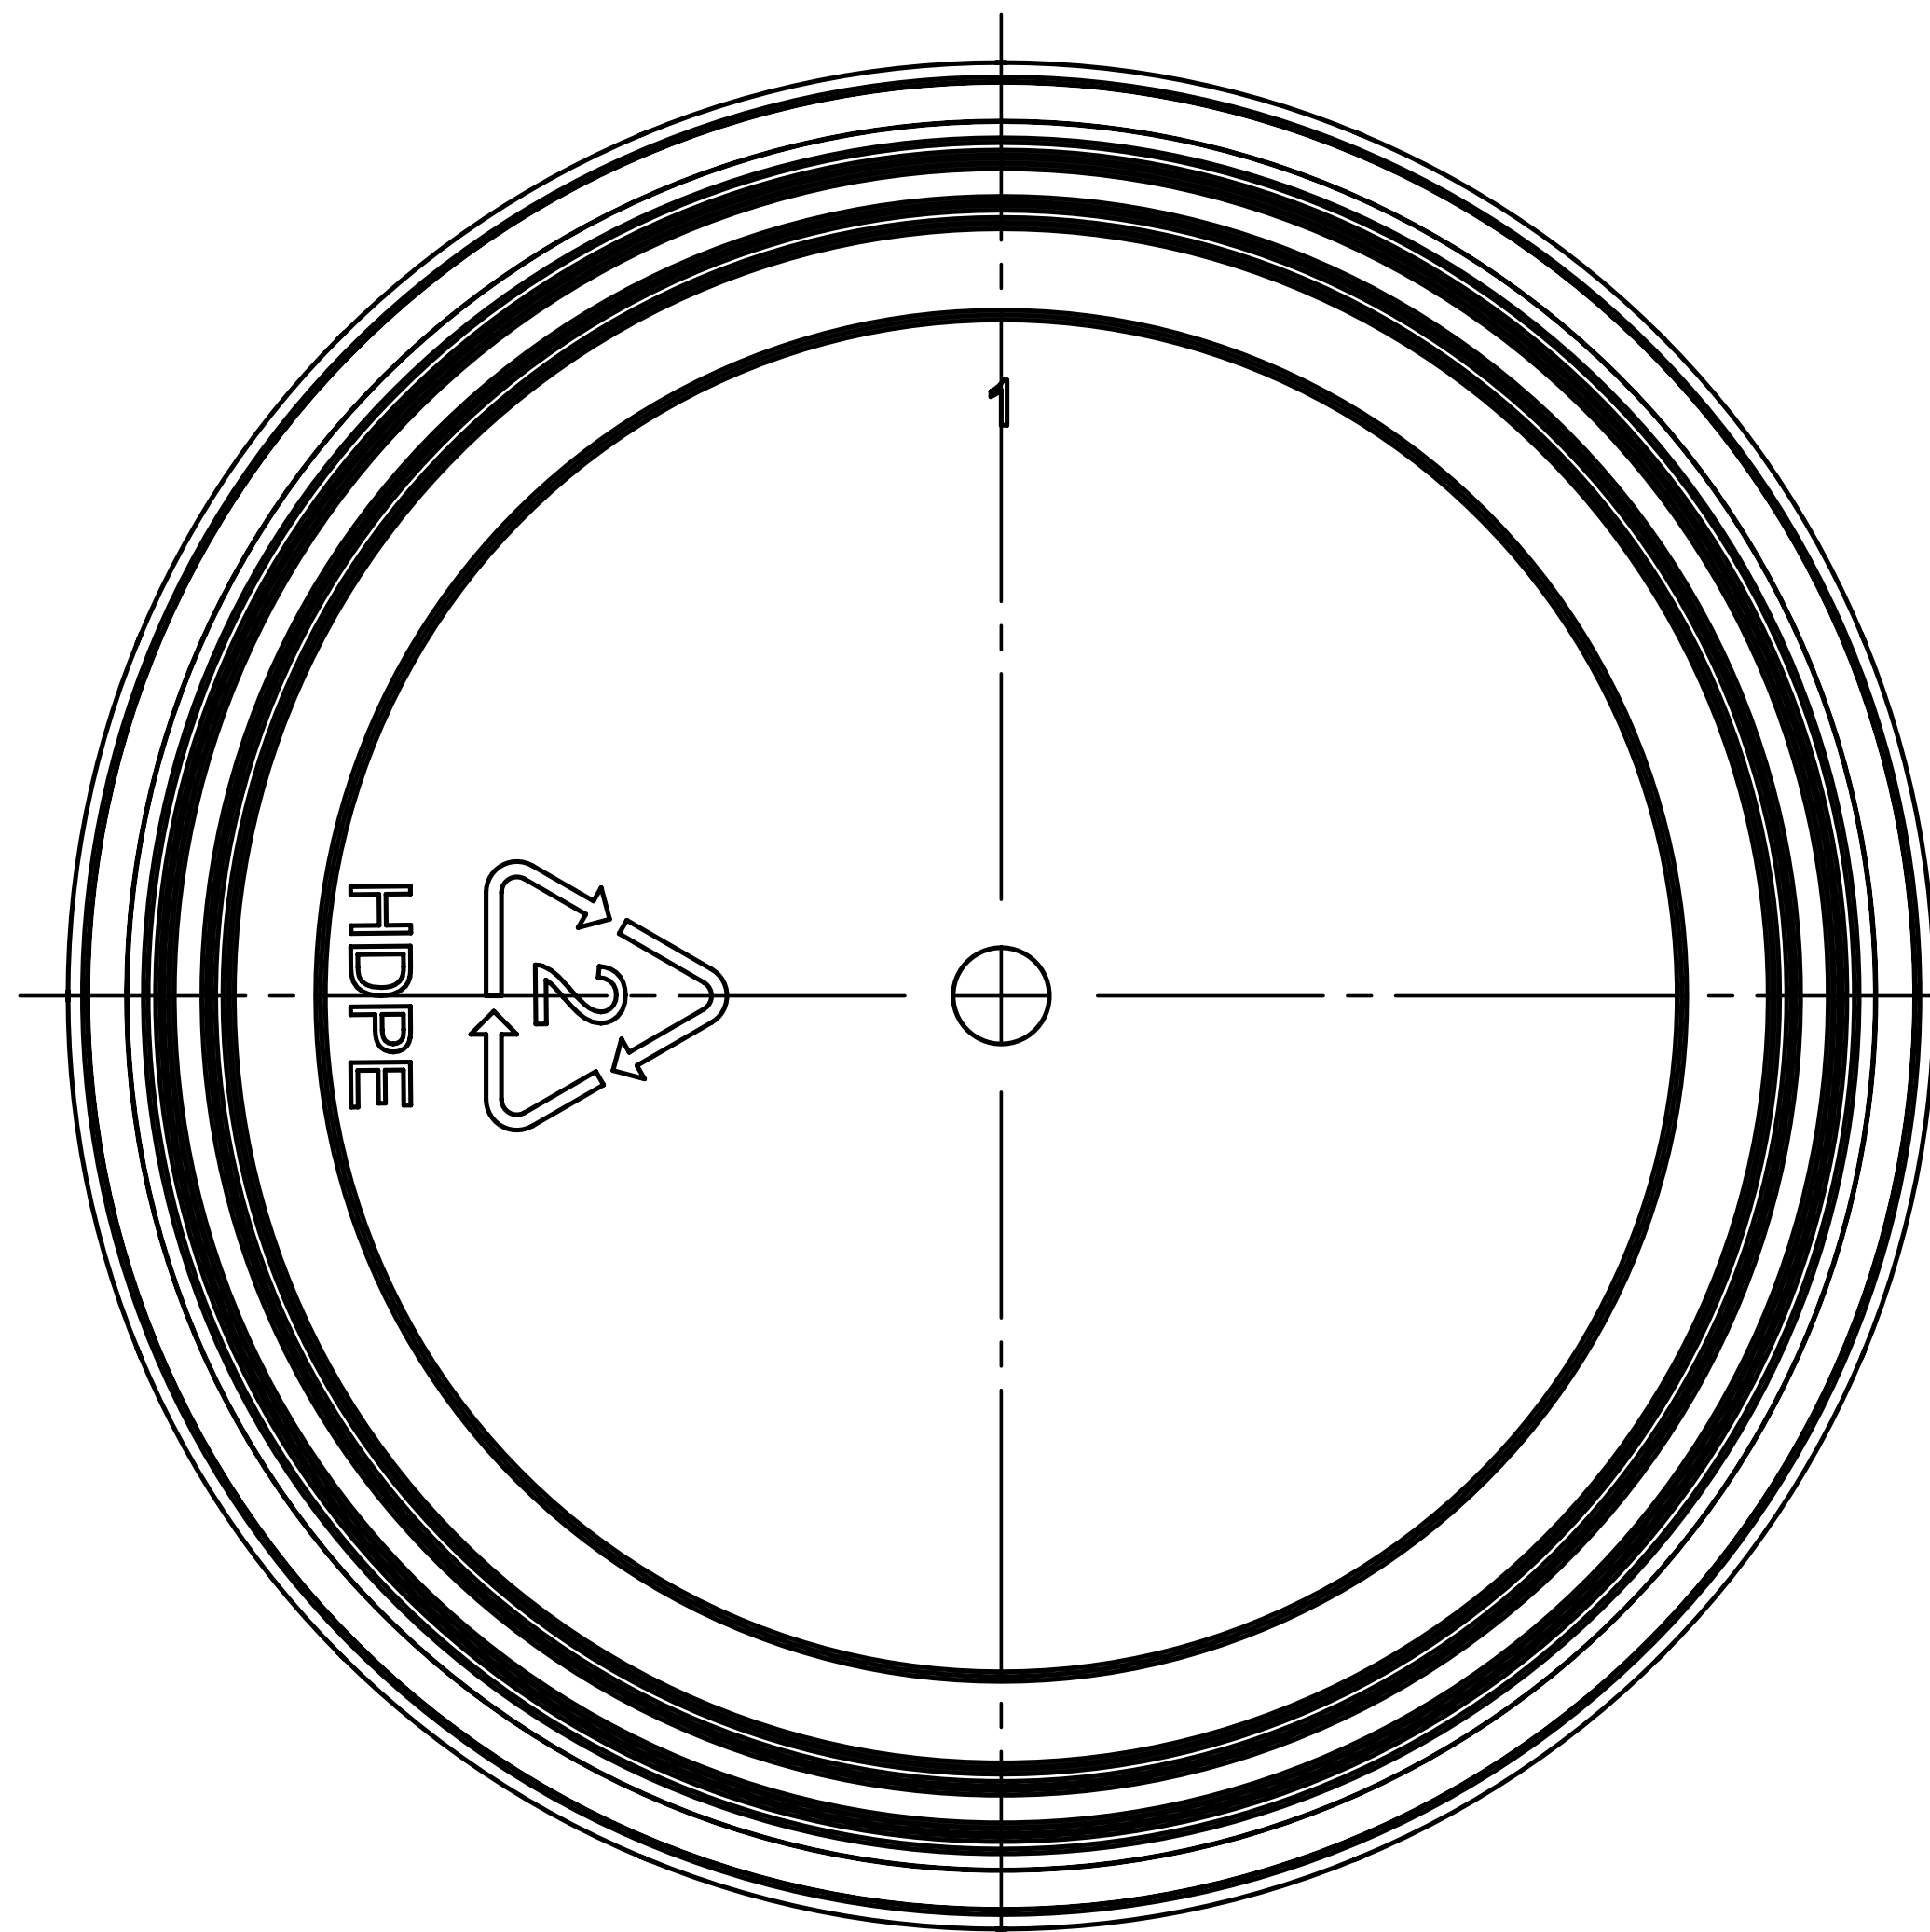

ΒΛΕΨΗ ΑΠΟ ΠΛΑΤΟΣ

ΠΡΟΦΙΛ

ΒΛΕΨΗ ΑΠΟ ΠΙΣΤΕΡΑ

ΠΡΟΣΟΜΟΙΩΣΗ

G97 HCB 515  
G75 @ & . %

ΠΕΡΙΓΡΑΦΗ	
ΥΛΙΚΟ	ΠΛΑΤΟΣ
ΧΡΩΜΑΤΙΣΜΟΣ	ΦΥΣΗ

**DISCLAIMER**

THIS INFORMATION IS PROVIDED AS A GENERAL GUIDE, INCLUDING DIMENSIONS. IT IS THE CUSTOMER'S RESPONSIBILITIES TO SELECT THE PROPER CONTAINER FOR PRODUCT AND APPLICATION COMPATIBILITY.

DISTRIBUTED BY:

REF NO.:

DWG31196

DESCRIPTION:

White HDPE Vapor Lok Cover for 16 oz Tubs