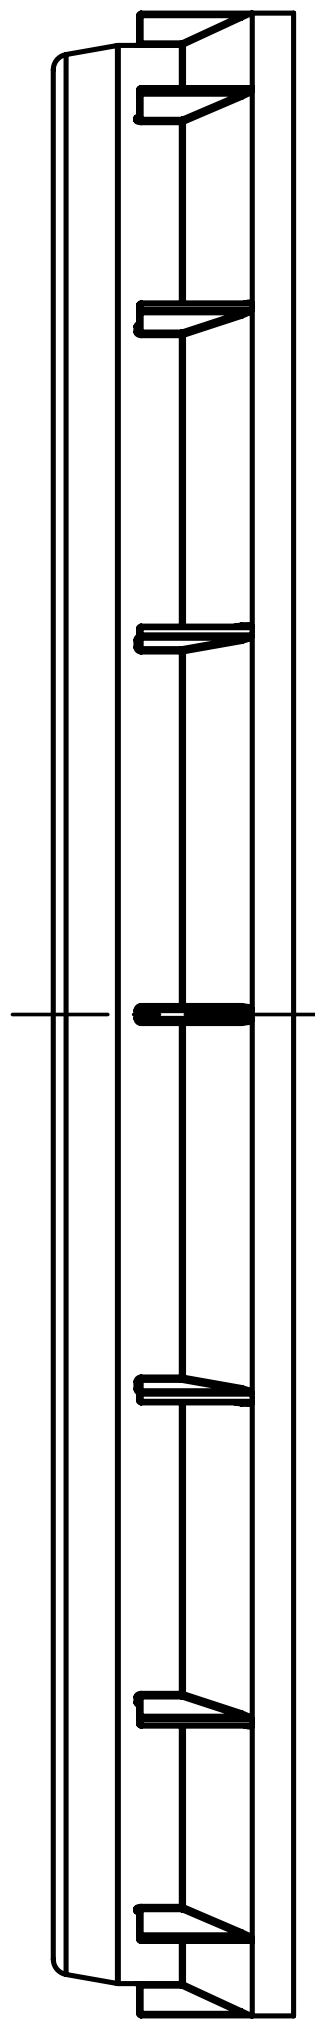

ΒΛΕΨΗ ΑΠΟ ΠΛΑΤΟΣ

ΠΡΟΦΙΛ

ΒΛΕΨΗ ΑΠΟ ΠΙΣΤΕΡΑ

ΠΡΟΣΟΜΟΙΩΣΗ

G97 HCB 515  
G75 @ & . %

ΠΕΡΙΓΡΑΦΗ	
ΥΛΙΚΟ	ΠΛΑΤΟΣ
ΧΡΩΜΑΤΙΣΜΟΣ	ΦΥΣΗ

**DISCLAIMER**

THIS INFORMATION IS PROVIDED AS A GENERAL GUIDE, INCLUDING DIMENSIONS. IT IS THE CUSTOMER'S RESPONSIBILITIES TO SELECT THE PROPER CONTAINER FOR PRODUCT AND APPLICATION COMPATIBILITY.

DISTRIBUTED BY:

REF NO.:

DWG31196

DESCRIPTION:

White HDPE Vapor Lok Cover for 16 oz Tubs