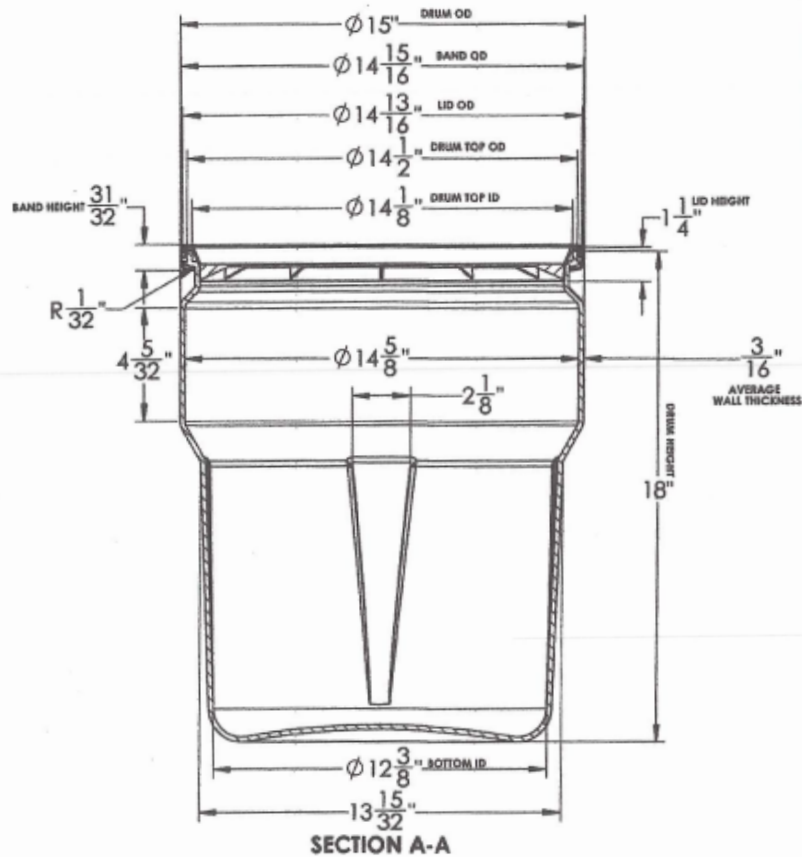

TOP VIEW

IS O VIEW

ASSEMBLY WEIGHT: 7.5 LBS

DISCLAIMER

THIS INFORMATION IS PROVIDED AS A GENERAL GUIDE, INCLUDING DIMENSIONS. IT IS THE CUSTOMER'S RESPONSIBILITIES TO SELECT THE PROPER CONTAINER FOR PRODUCT AND APPLICATION COMPATIBILITY.

DISTRIBUTED BY:

REF NO.:

DWG31175

DESCRIPTION:

10 Gallon Blue Plastic Nestable Drum