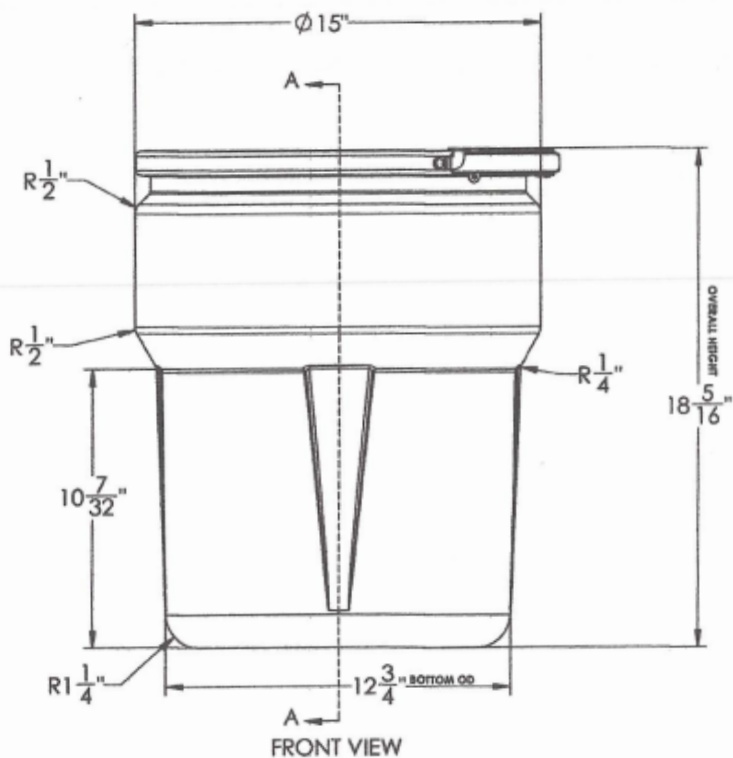

TOP VIEW

IS O VIEW

ASSEMBLY WEIGHT: 7.5 LBS

DISCLAIMER

THIS INFORMATION IS PROVIDED AS A GENERAL GUIDE, INCLUDING DIMENSIONS. IT IS THE CUSTOMER'S RESPONSIBILITIES TO SELECT THE PROPER CONTAINER FOR PRODUCT AND APPLICATION COMPATIBILITY.

DISTRIBUTED BY:

REF NO.:

DWG31175

DESCRIPTION:

10 Gallon Blue Plastic Nestable Drum