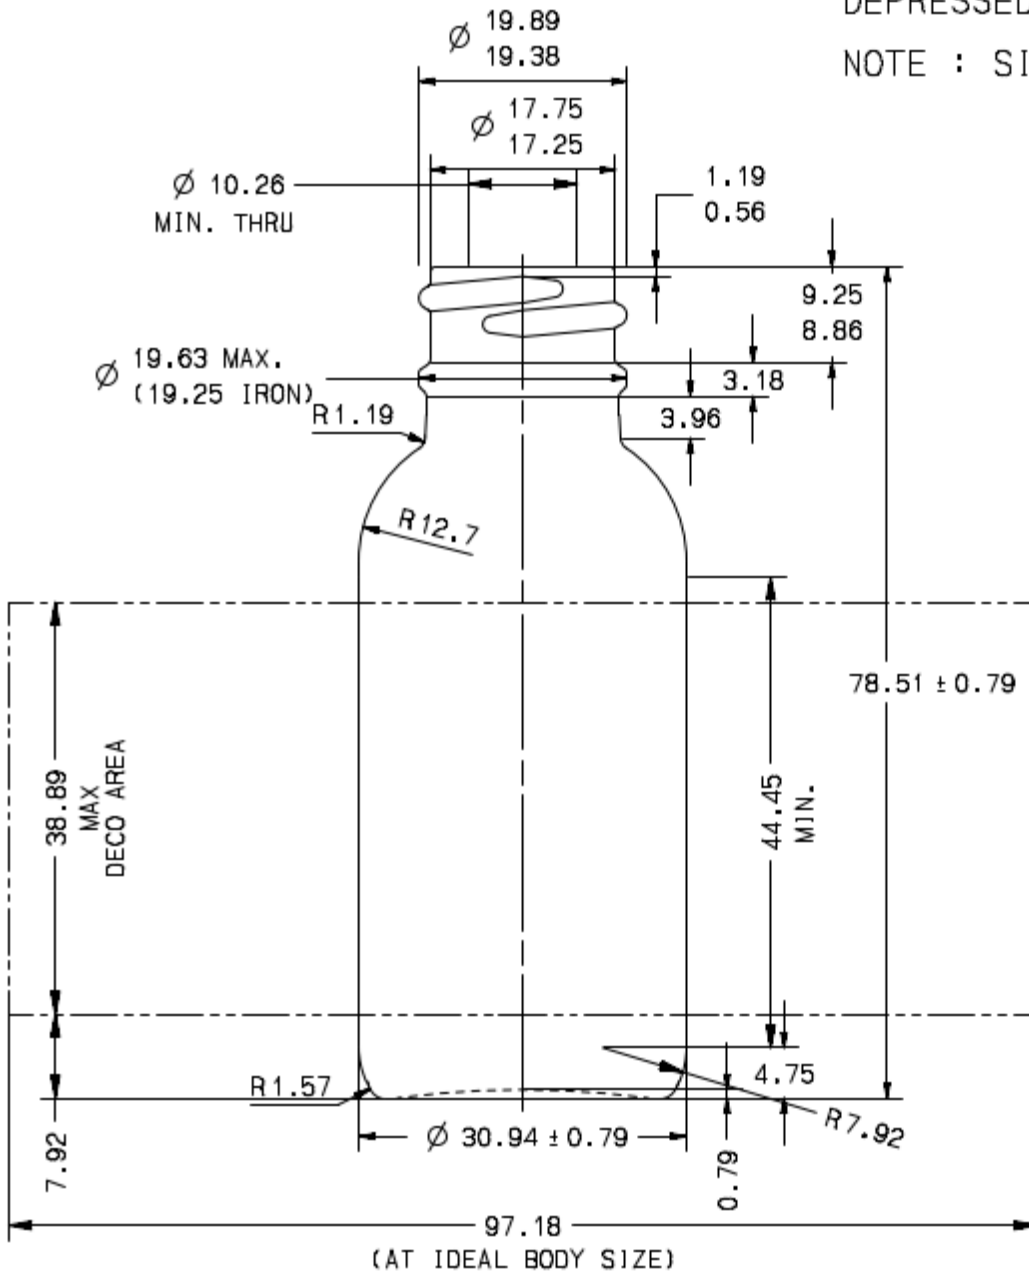

DEPRESSED THREADS AT SEAMS

NOTE : SIGHT 'H' @ 'E'

SCALE:	TYPE & COLOUR	THROUGH BORE (min)	PROD. CATG.:
NTS	III & FLINT	∅ 10.26	----
OFC. (ml)	FILLING CAP.(ml)	WEIGHT (g)	NECK FINISH
32-34	----	37.14 ± 5	GPI 400-20mm-405 NR. REF. NO. : ----

DISTRIBUTED BY:	REF NO.:
	DWG10286

DESCRIPTION:
1 oz Flint Glass Boston Round, 20-400

DISCLAIMER

THIS INFORMATION IS PROVIDED AS A GENERAL GUIDE, INCLUDING DIMENSIONS. IT IS THE CUSTOMER'S RESPONSIBILITIES TO SELECT THE PROPER CONTAINER FOR PRODUCT AND APPLICATION COMPATIBILITY.